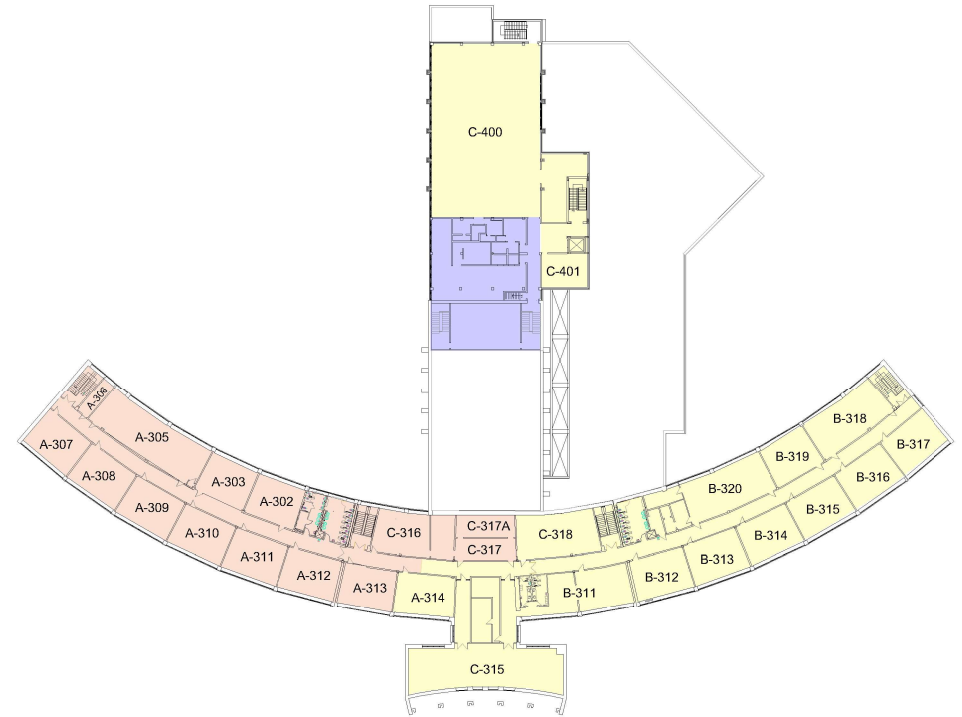

Three-year Plan of Allocation and Destination of Immovables 2024-2027

APPENDIX

Beurling Academy - Verdun Adult and Career Center

FIRST LEVEL

THIRD LEVEL

SECOND LEVEL

-  Indicates use by Beurling Academy
-  Indicates use by Verdun Adult and Career Center
-  Indicates shared space
-  Indicates use by VACC as of 2024-2025