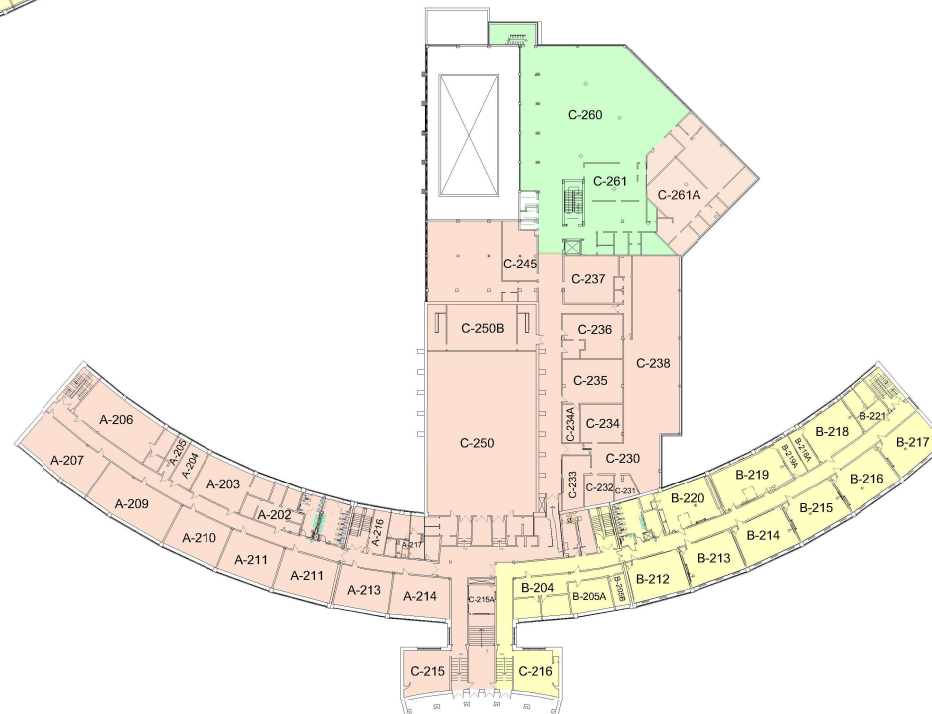

Three-year Plan of Allocation and Destination of Immovables 2024-2027

APPENDIX

Beurling Academy - Verdun Adult and Career Center

FIRST LEVEL

THIRD LEVEL

SECOND LEVEL

-  Indicates use by Beurling Academy
-  Indicates use by Verdun Adult and Career Center
-  Indicates shared space
-  Indicates use by VACC as of 2024-2025