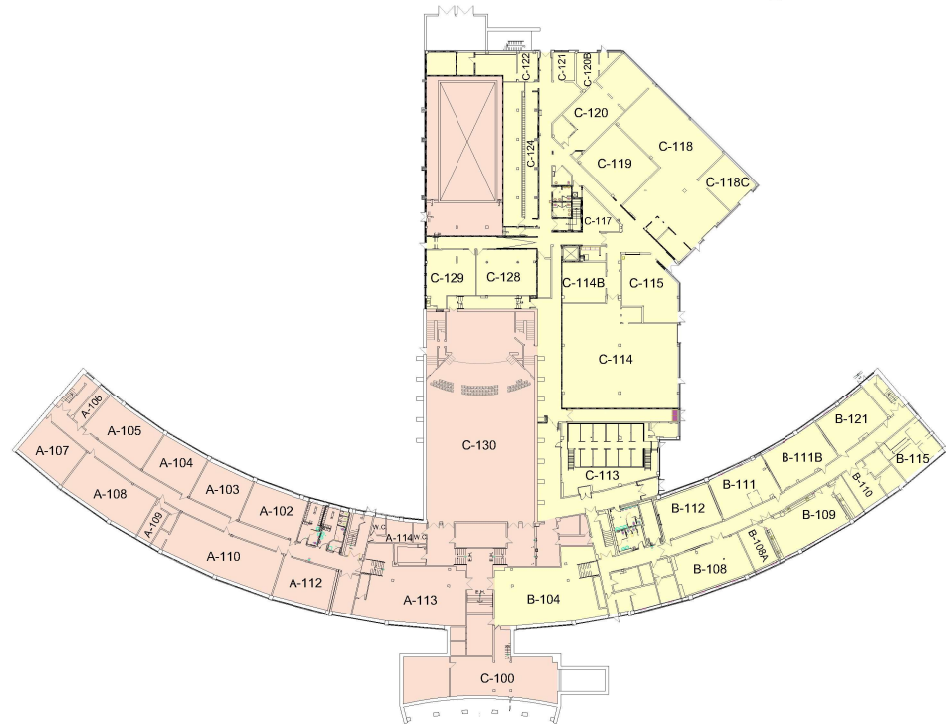

Three-year Plan of Allocation and Destination of Immovables 2024-2027

APPENDIX

Beurling Academy - Verdun Adult and Career Center

FIRST LEVEL

THIRD LEVEL

SECOND LEVEL

-  Indicates use by Beurling Academy
-  Indicates use by Verdun Adult and Career Center
-  Indicates shared space
-  Indicates use by VACC as of 2024-2025