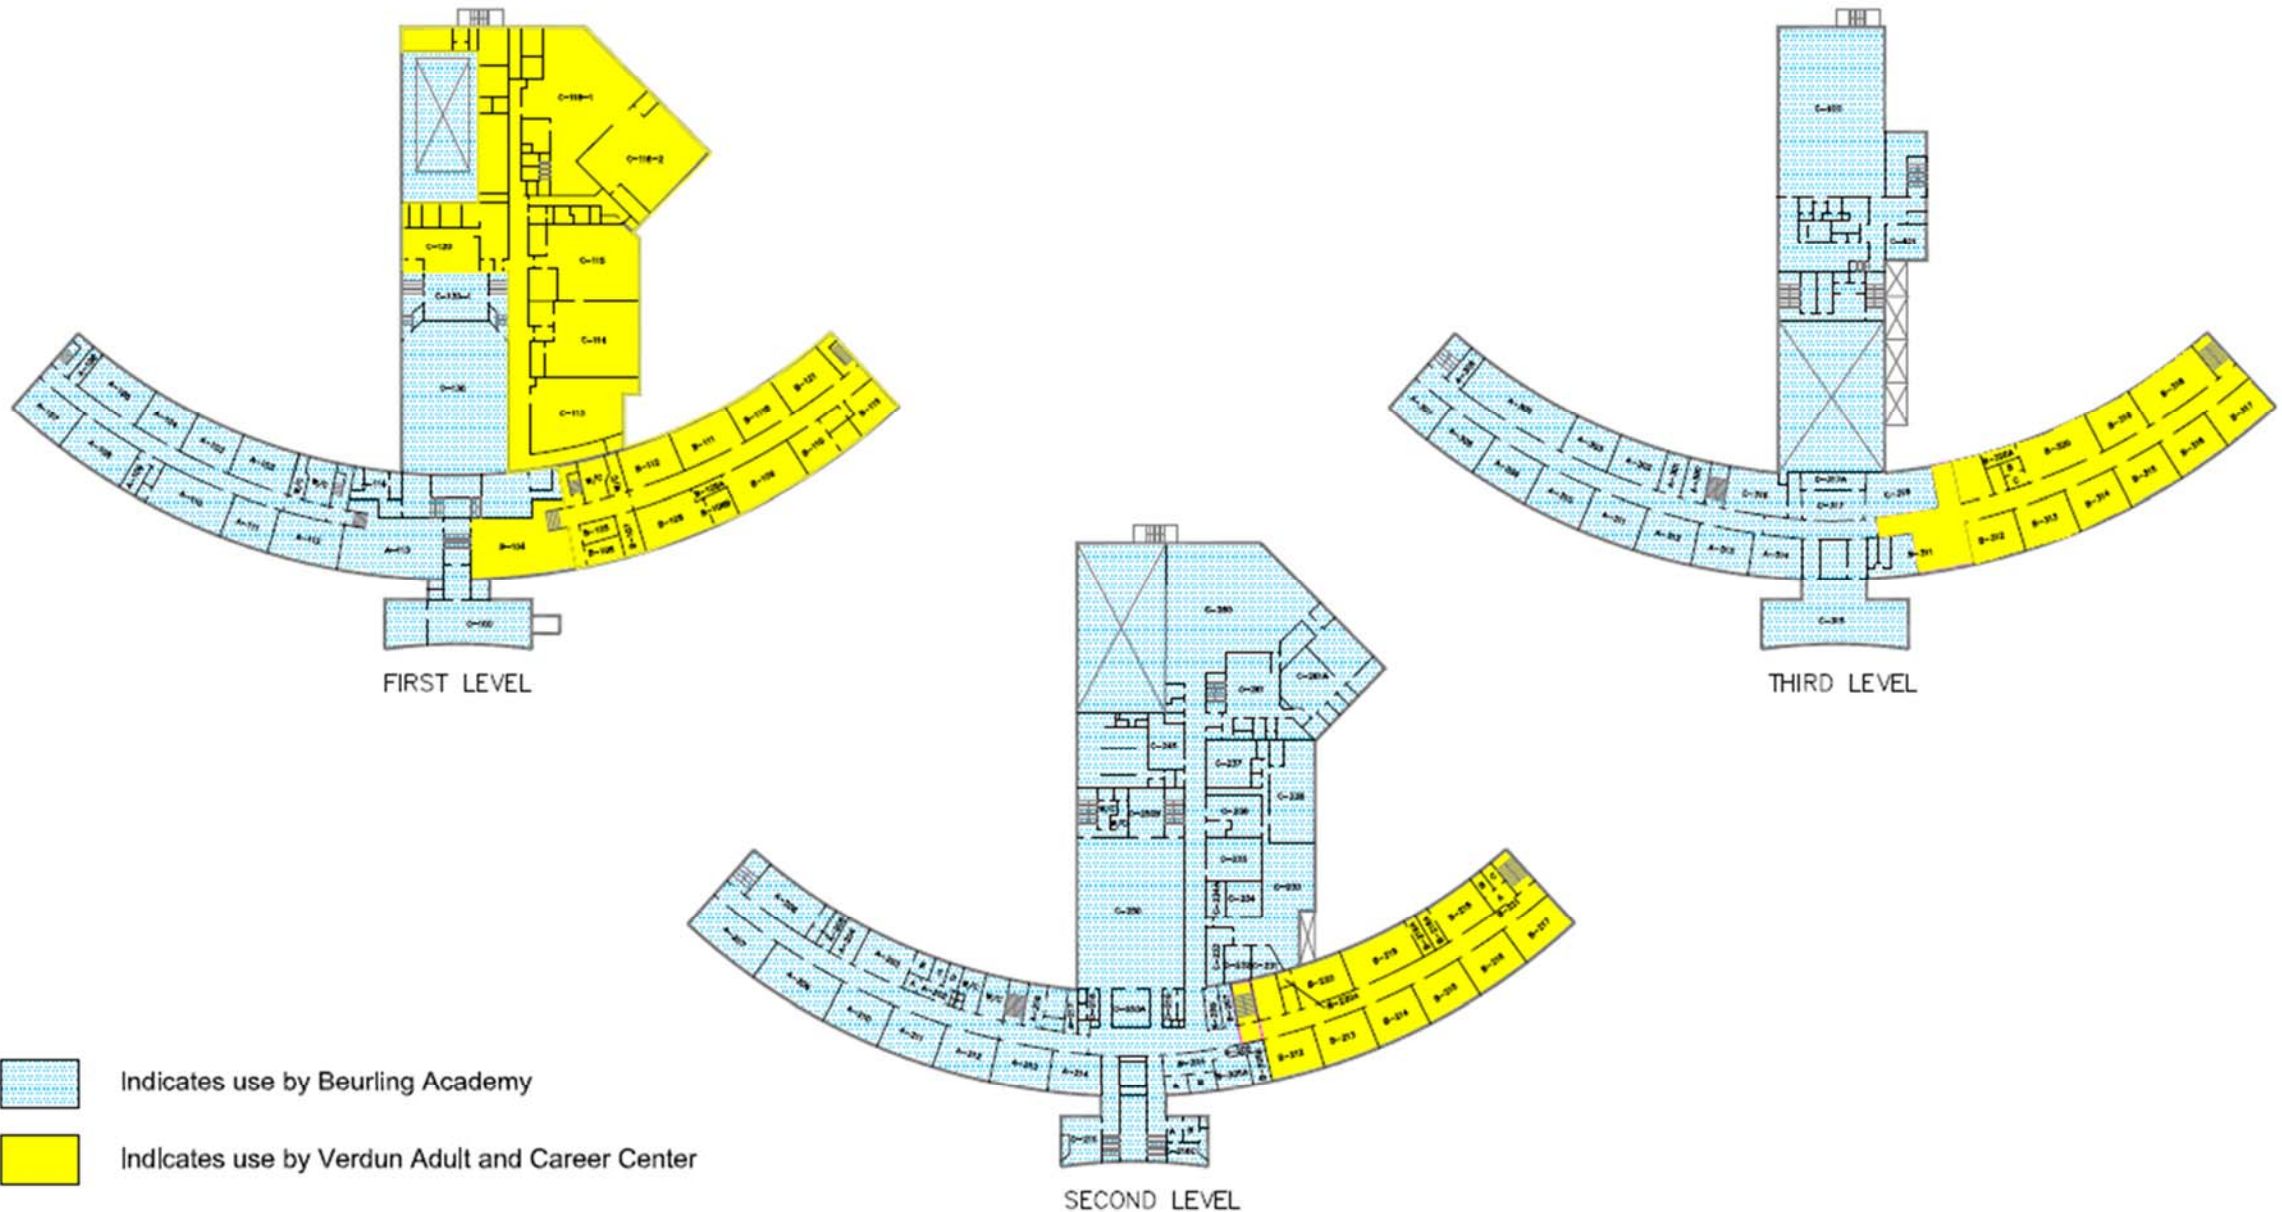

Three-year Plan of Allocation and Destination of Immovables 2021-2024

APPENDIX

Beurling Academy - Verdun Adult and Career Center